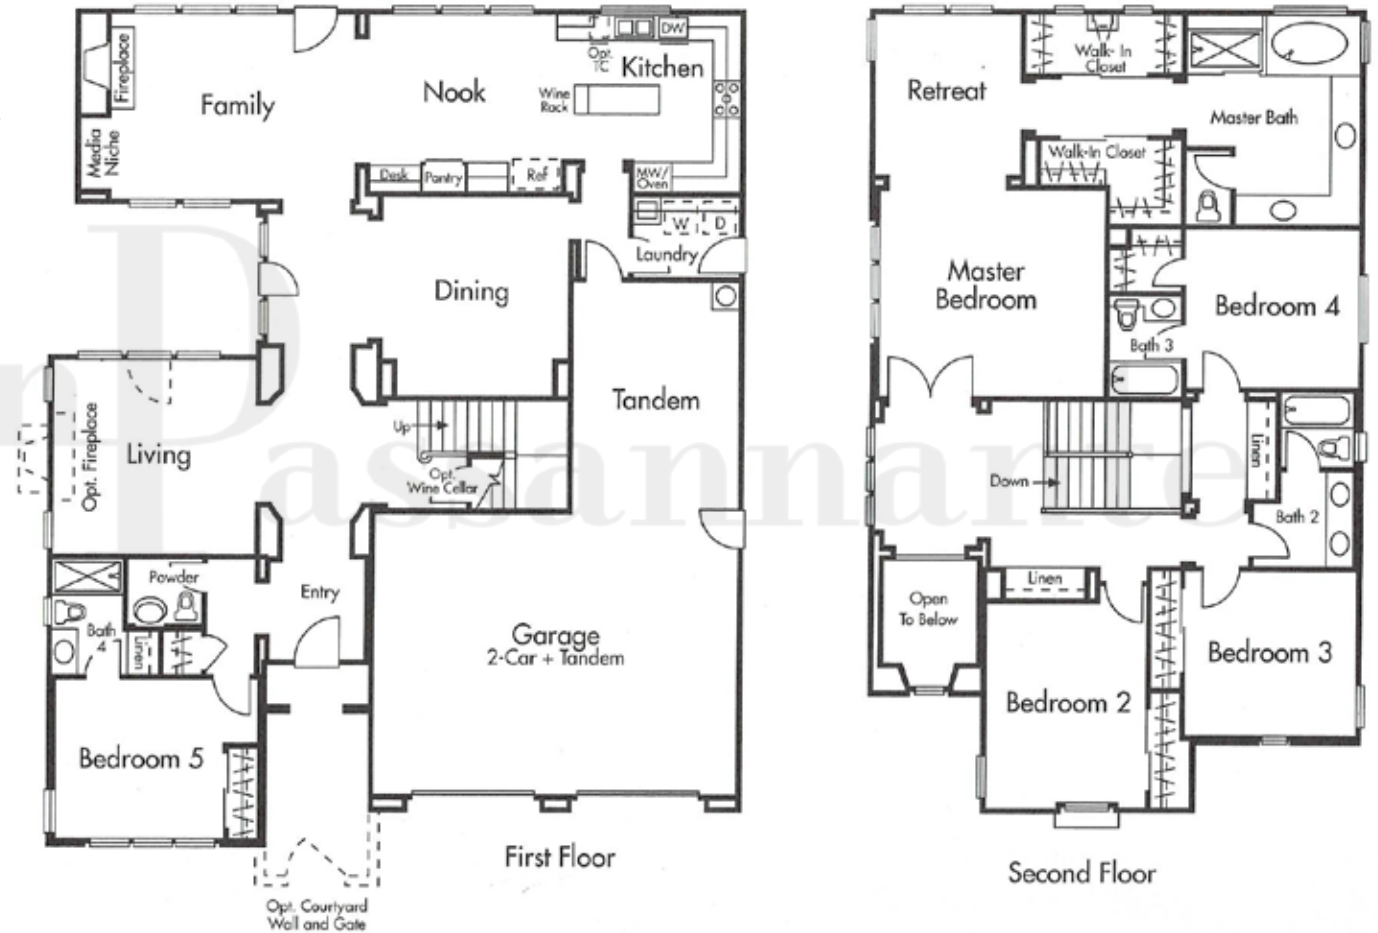

5 Bedrooms, 4.5 Baths, Plus Master Retreat
3,348 Square Feet
Floor plan depicts C elevation

2-Car Plus Tandem Garage
Customizing Room Option: Wine Cellar

The Hawthorn - residence 4